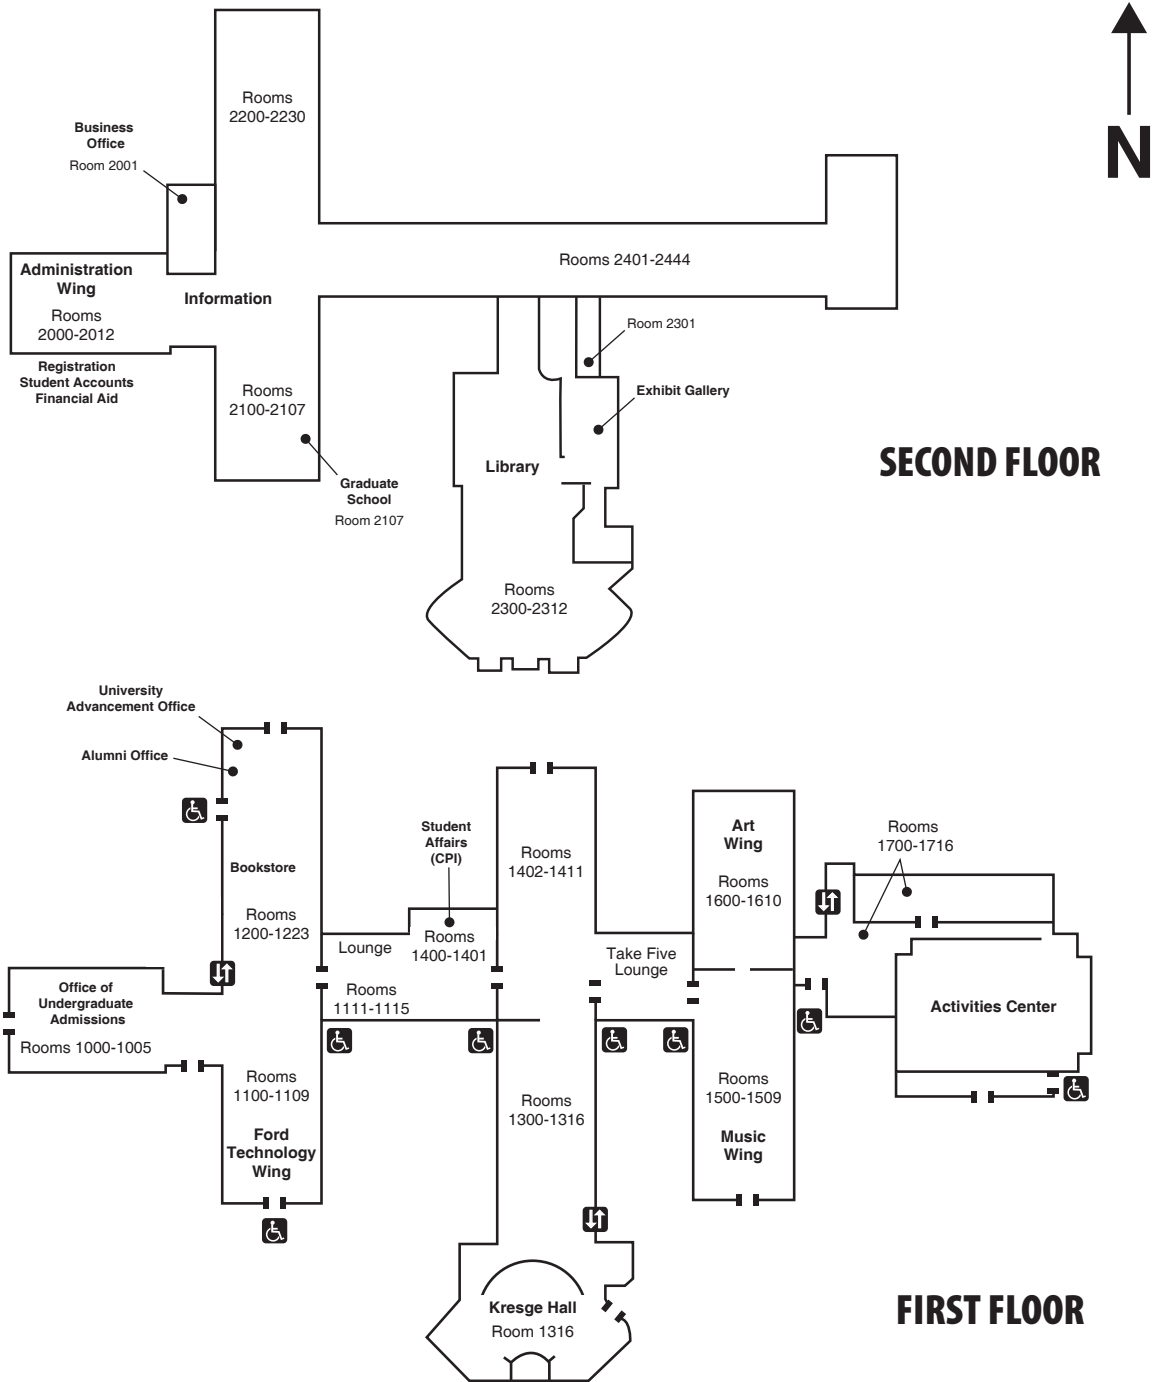

## **III. Felician Sisters Presentation BVM Central Convent**

13. Presentation BVM Chapel
14. Parking Lot – Central Convent

## **IV. Franciscan Center**

Franciscan Studios  
Science Labs  
Sr. Mary Danatha Gathering Center  
Suchyta Lecture Hall  
15. Cardinals Square  
16. St. Francis Pond

## **V. Maertens Building**

School of Business  
Classrooms M101-M132

## **VI. University Center**

17. Chapel
18. East/West Dining Room
19. Fitness Center
20. Founders Room
21. Private Dining Room
22. Residence Hall
23. Parking Lot - North