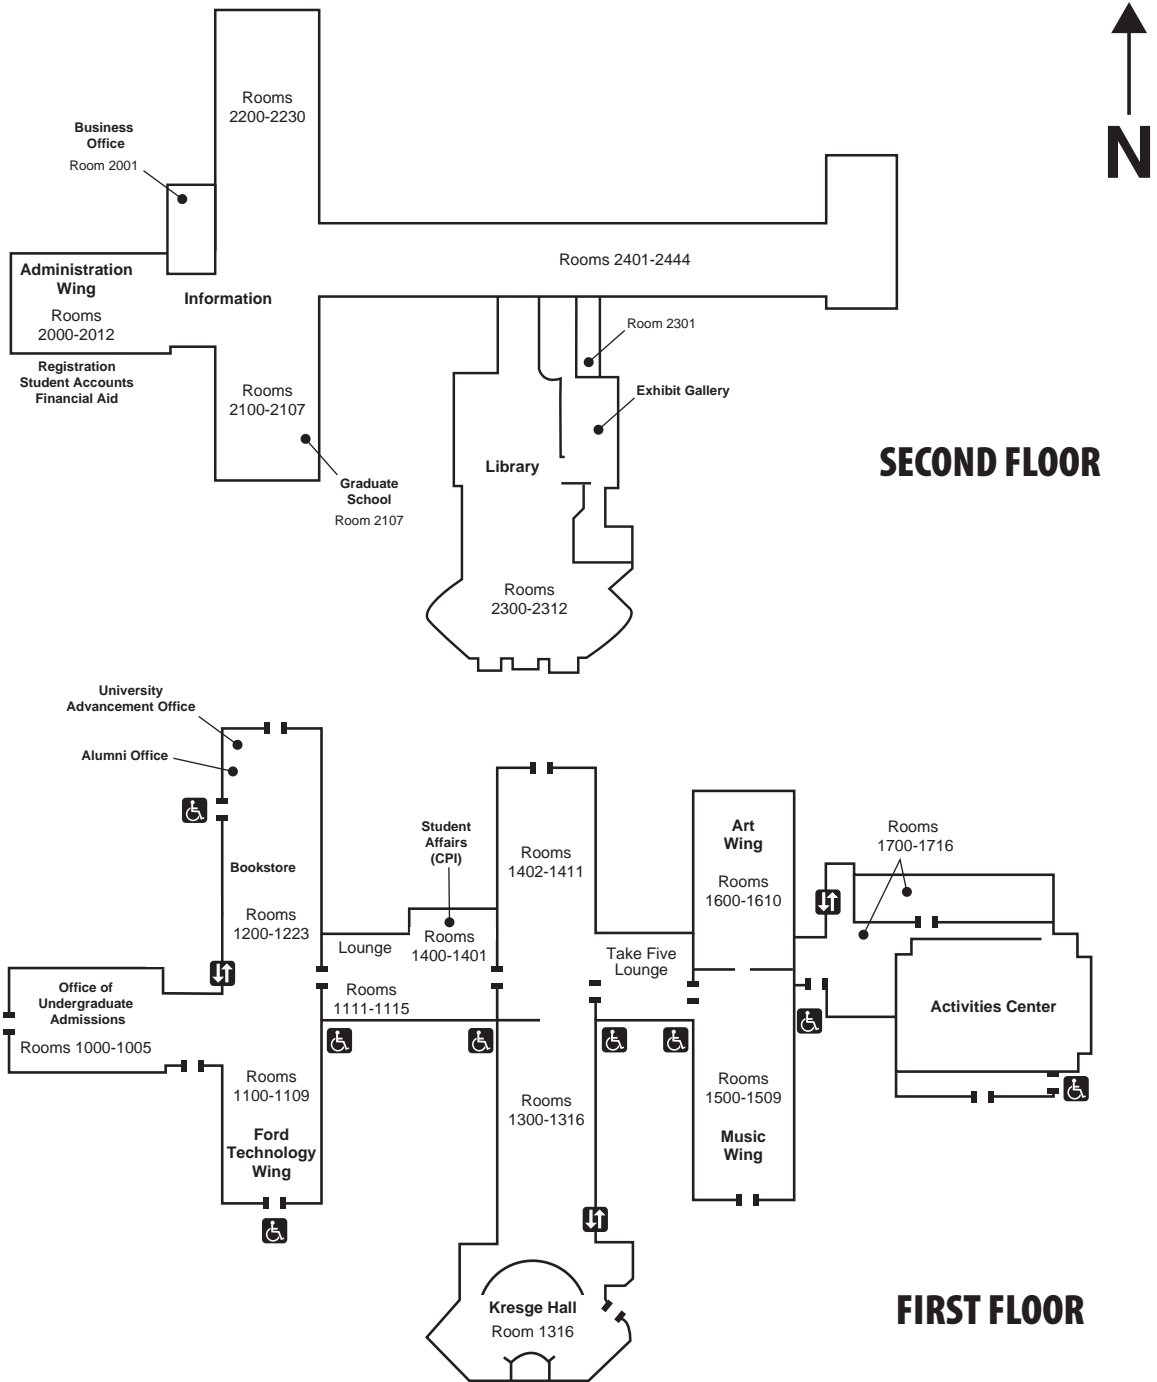

I. Administration Building

1. Activities Center
2. Administration & Admissions
3. Alumni Office
4. Bookstore
5. Ford Motor Co. Technology Wing
6. Graduate School
7. Kresge Hall
8. Library
9. Science Lecture Hall
10. Parking Lot – East
11. Parking Lot – South
12. Parking Lot - West

II. Angelo DiPonio Building

College of Nursing & Health
Classrooms D100-D175

III. Felician Sisters Presentation BVM Central Convent

13. Presentation BVM Chapel
14. Parking Lot – Central Convent

IV. Franciscan Center

Franciscan Studios
Gathering Space
Lecture Hall
Science Labs
15. Cardinals Square
16. St. Francis Pond

V. Maertens Building

School of Business
Classrooms M101-M132

VI. University Center

17. Chapel (Ground Floor)
18. East/West Dining Room
19. Fitness Center
20. Founders Room
21. Private Dining Room
22. Residence Hall
23. Parking Lot - North