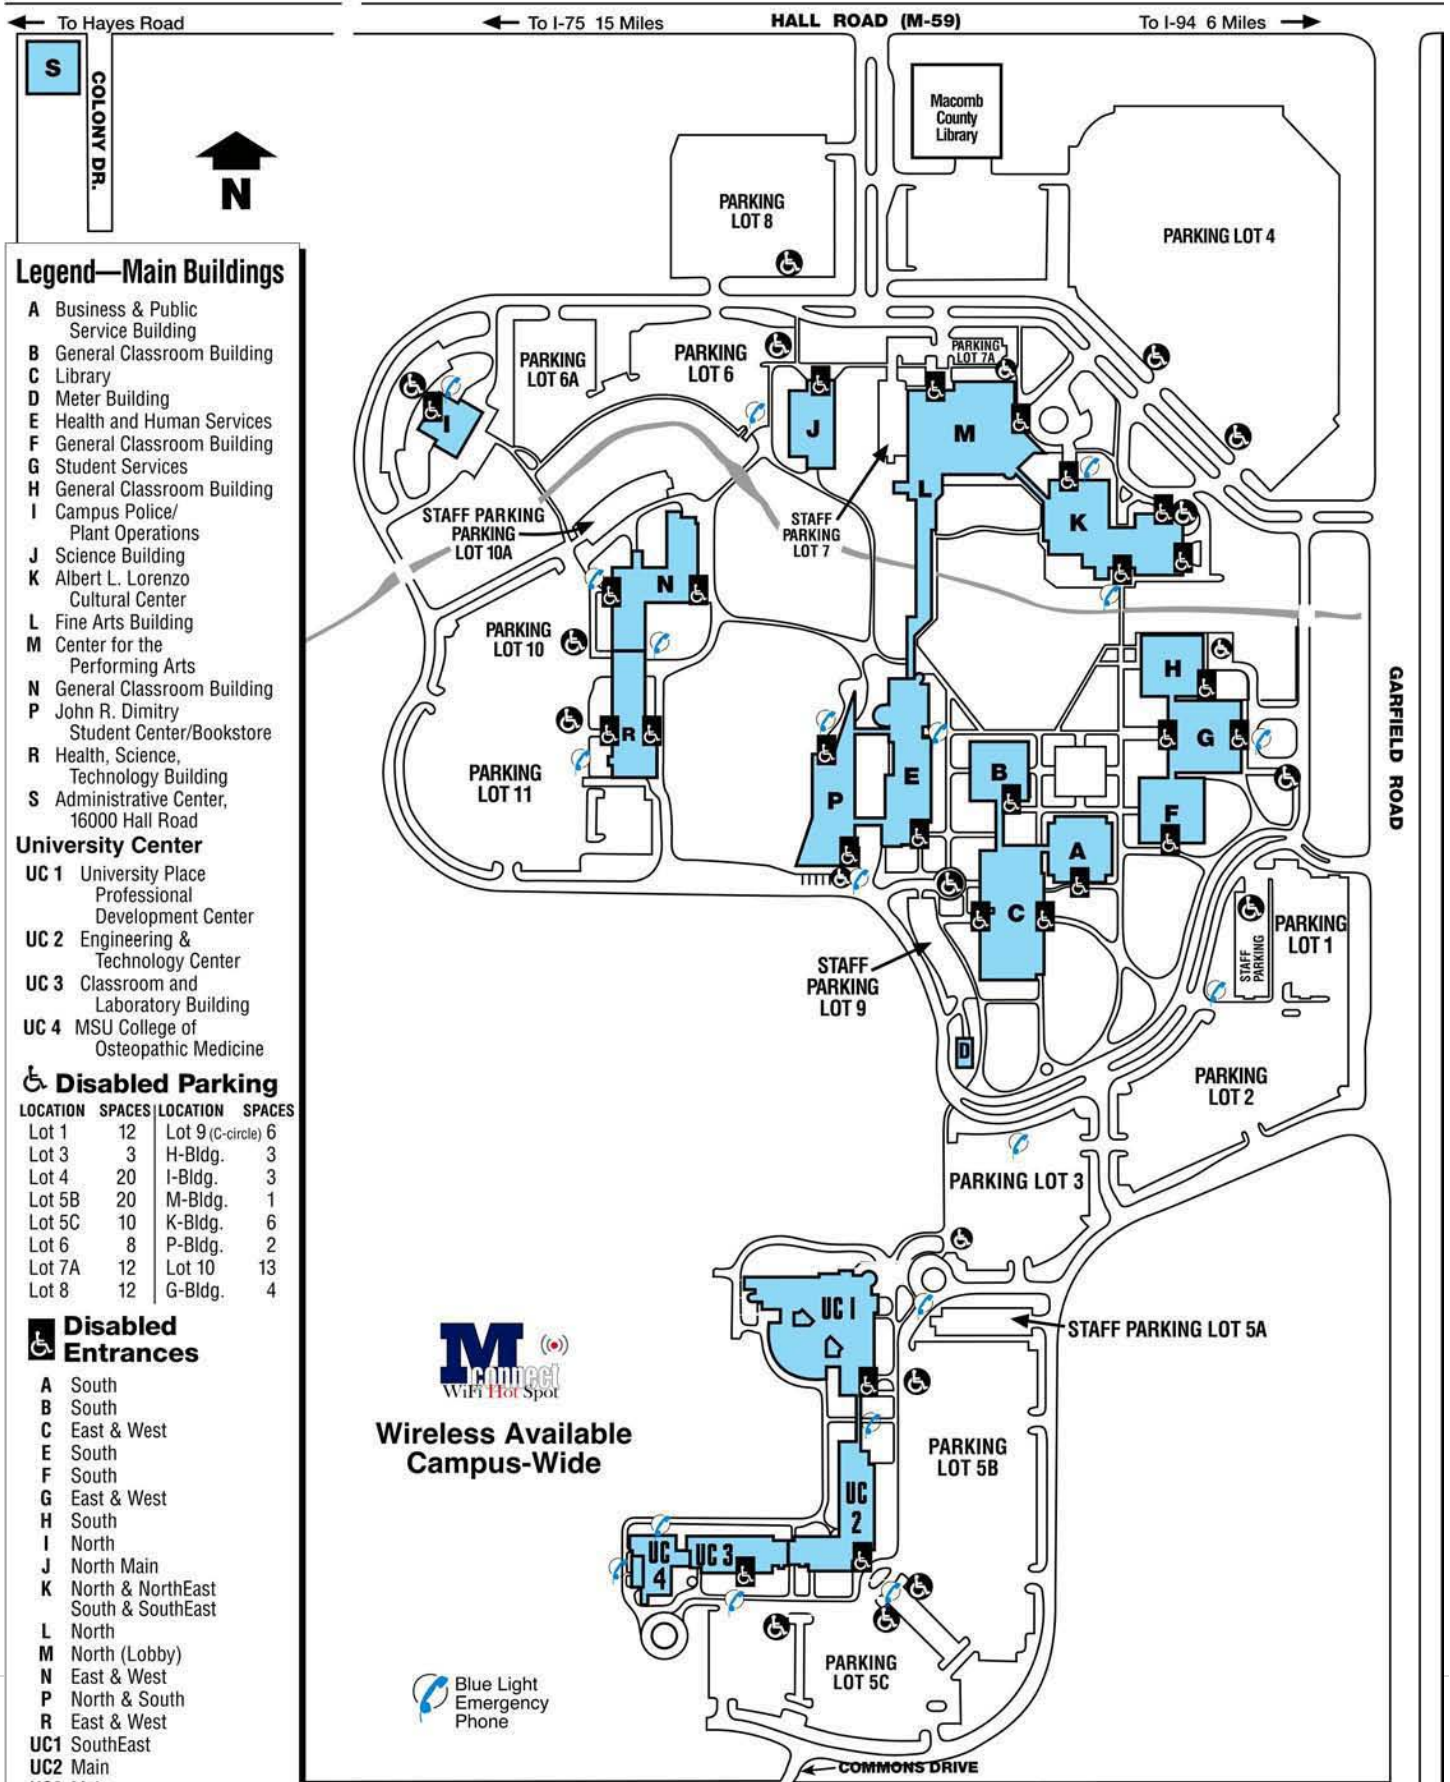

Outreach Center | Macomb University Center

Legend—Main Buildings

- A Business & Public Service Building
- B General Classroom Building
- C Library
- D Meter Building
- E Health and Human Services
- F General Classroom Building
- G Student Services
- H General Classroom Building
- I Campus Police/ Plant Operations
- J Science Building
- K Albert L. Lorenzo Cultural Center
- L Fine Arts Building
- M Center for the Performing Arts
- N General Classroom Building
- P John R. Dimitry Student Center/Bookstore
- R Health, Science, Technology Building
- S Administrative Center, 16000 Hall Road

University Center

- UC 1 University Place Professional Development Center
- UC 2 Engineering & Technology Center
- UC 3 Classroom and Laboratory Building
- UC 4 MSU College of Osteopathic Medicine

Disabled Parking

LOCATION	SPACES	LOCATION	SPACES
Lot 1	12	Lot 9 (C-circle)	6
Lot 3	3	H-Bldg.	3
Lot 4	20	I-Bldg.	3
Lot 5B	20	M-Bldg.	1
Lot 5C	10	K-Bldg.	6
Lot 6	8	P-Bldg.	2
Lot 7A	12	Lot 10	13
Lot 8	12	G-Bldg.	4

Disabled Entrances

- A South
- B South
- C East & West
- E South
- F South
- G East & West
- H South
- I North
- J North Main
- K North & NorthEast
  South & SouthEast
- L North
- M North (Lobby)
- N East & West
- P North & South
- R East & West
- UC1 SouthEast
- UC2 Main

M **Wi-Fi Hot Spot**
Wireless Available Campus-Wide

Blue Light Emergency Phone