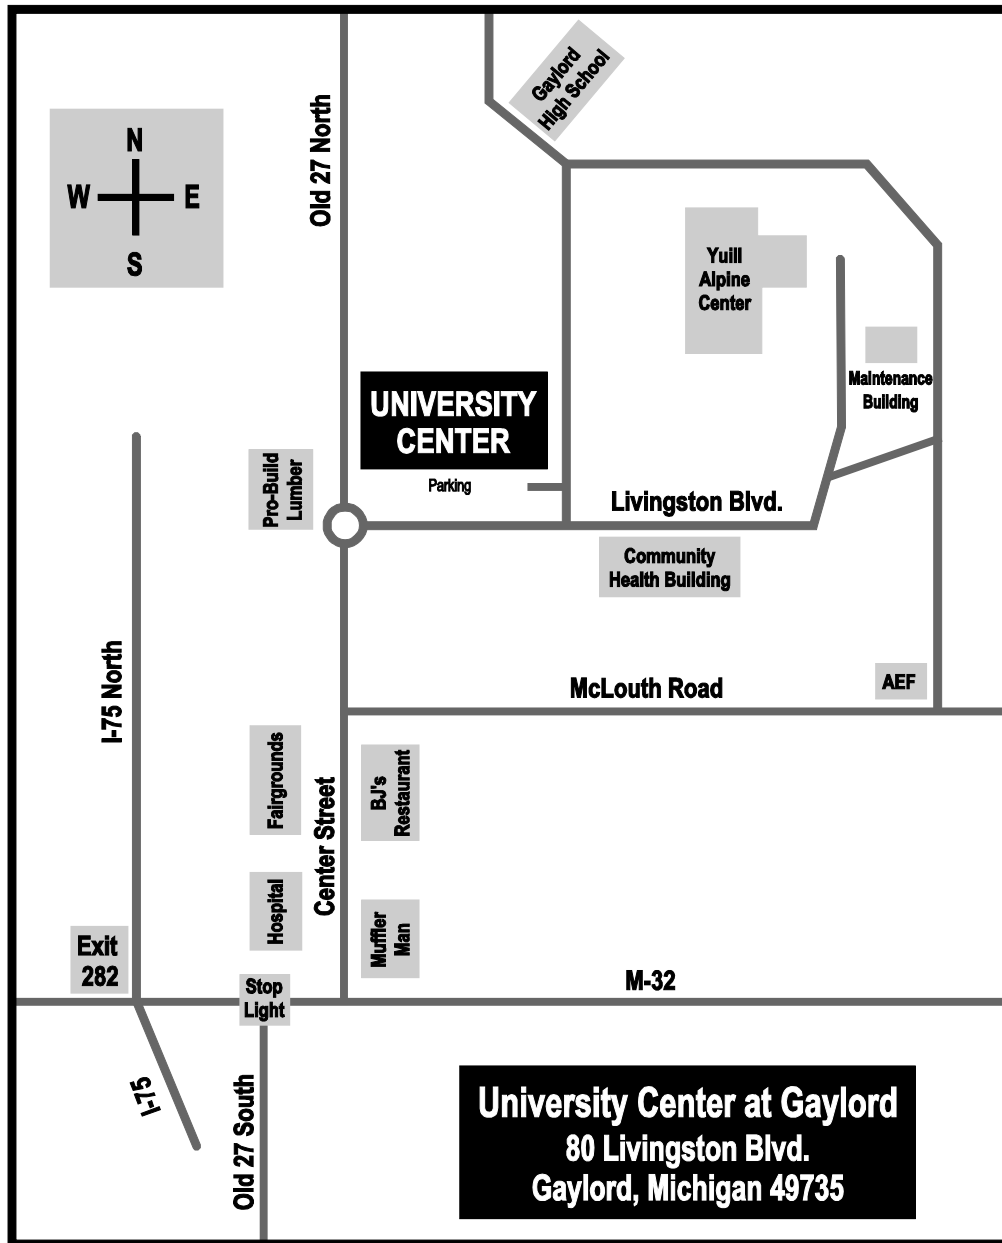

Outreach Center | University Center @ Gaylord

From the South

- Exit I-75 via ramp at sign reading "Exit282 M-32 to Gaylord/Alpena"
- Turn right on M-32, W Main Street and drive through town
- Turn left on N Old 27 (last stop light) and go North for 1.3 miles. The street sign will say "North Center"
- Turn right on Livingston Blvd (just past Wickes Lumber)
- Turn in the first driveway on the left

From the North

- Exit I-75 via ramp at sign reading "Exit282 M-32 to Downtown Gaylord and I-75-BL"
- Turn right on M-32, W Main Street and drive through town
- Turn left on N Old 27 (last stop light) and go North for 1.3 miles. The street sign will say "North Center"
- Turn right on Livingston Blvd (just past Wickes Lumber)
- Turn in the first driveway on the left